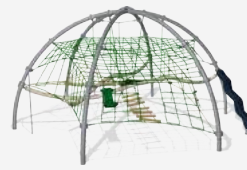

THIS SEASON, THE GIFT OF
PLAY
 NEVER MEANT SO MUCH!

CLASSIC DOME

ITEM#: COR88410001

ORIGINAL PRICE: ~~\$38,200~~
SALE PRICE: \$32,395

EXPLORER DOME

ITEM#: CCOR88630203

ORIGINAL PRICE: ~~\$57,400~~
SALE PRICE: \$48,695

SINGLE BAY BASKET

ITEM#: KSW91025-0809

ORIGINAL PRICE: ~~\$3,430~~
SALE PRICE: \$2,895

SPINNER BOWL LIME GREEN

ITEM#: ELE400024-3717LG

ORIGINAL PRICE: ~~\$880~~
SALE PRICE: \$669

SPINNER BOWL BLUE

ITEM#: ELE400024-3717BL